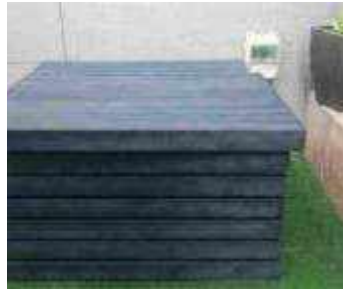

[Pool Pump Cover]